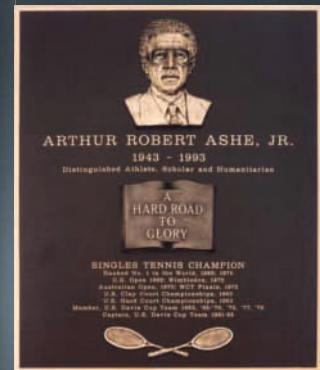

Bronze Castings